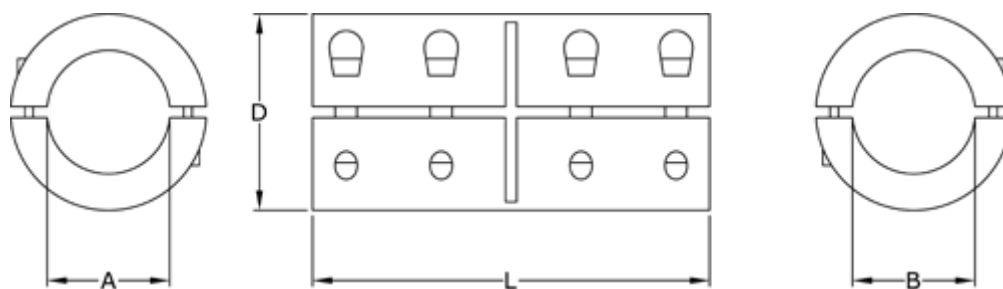

Data Sheet

Article number: 3323046602016

Description: Rigid coupling size 16 bore 16/16 mm
Two piece clamp, stainless

Measures

A = 16
B = 16
D = 35
L = 50
Screw = M5x16